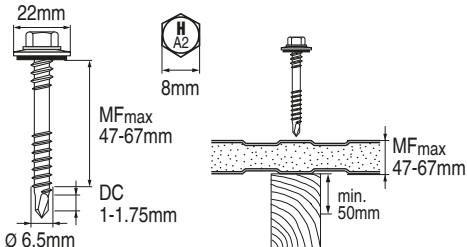

S-CDW 71S 6.5x120

285660

Rostfrei / Inox / Stainless A2

2081635