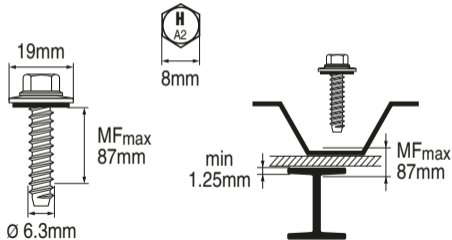

S-MP 64S 6.3x100

283552

Rostfrei / Inox / Stainless A2

2081872