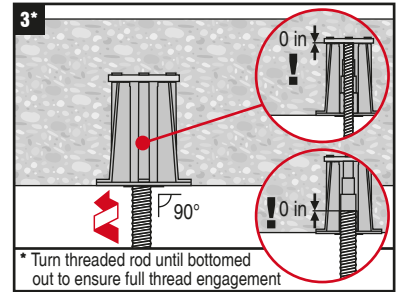

* Turn threaded rod until bottomed out to ensure full thread engagement